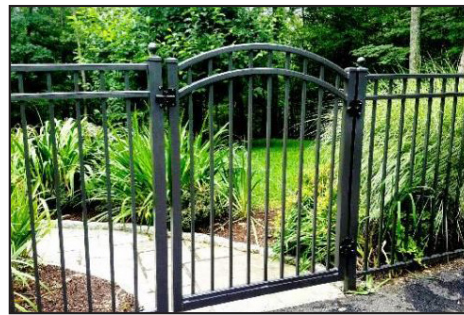

PROLINE FENCE

Aluminum Fences

100%
Long Lasting
and
Maintenance
Free

Gate Options

3 Channel - Straight

3 Channel - Arched

3 Channel with Spears - Straight

3 Channel with Spears - Arched